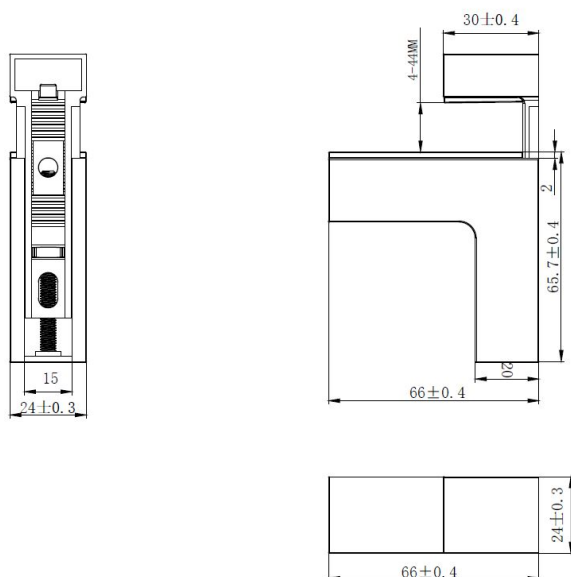

PRODUCT SHEET

Description:

Shelf Bracket #54 F/Glass & Wood, 4-40mm SS-Look

Item number:

22.02.557-0

Units	Box	Carton	HS Code	Barcode
Pcs.	1	100	8302420090	
				5704866102889

SISO A/S

Mileparken 11
DK-2740 Skovlunde
Denmark
VAT: DK 24786013